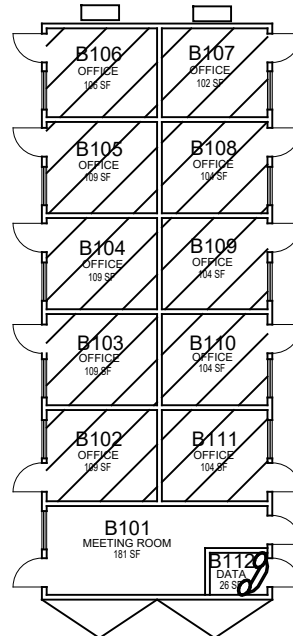

**092-M
Modular A**

**092-M
Modular B**

**092-M
Modular C**

Poly Grove Trailer Park

Floor 1

FACILITIES MANAGEMENT AND DEVELOPMENT

Space Data http://afd.calpoly.edu/facilities/spacefacility/space_data.asp

March 2022

1"=20'