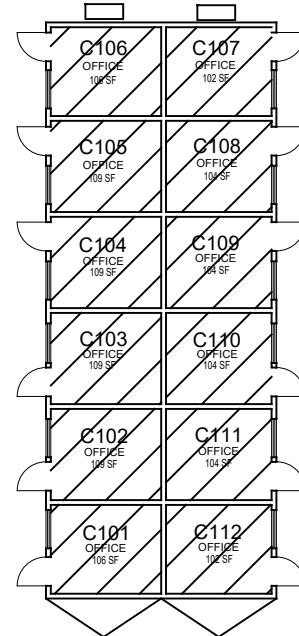

**092-M
Modular A**

**092-M
Modular B**

**092-M
Modular C**

Poly Grove Trailer Park

Floor 1

FACILITIES MANAGEMENT AND DEVELOPMENT

Space Data http://afd.calpoly.edu/facilities/spacefacility/space_data.asp

March 2022

1"=20'